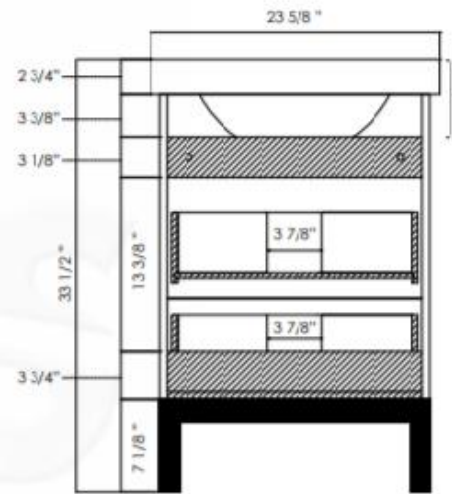

BACK VIEW

ITEM	MODEL NO.	COLOR	DIMENSIONS Width x Length x Height
VANITY	FA2130EB FA2130W	EBONY WHITE	22" x 17 1/4" x 30 3/4"
SINK	CT1318W1	WHITE	23 5/8" x 18 1/8" x 7"
MIRROR	FAM22EB FAM22W	EBONY WHITE	21 5/8" x 1" x 33 1/2"